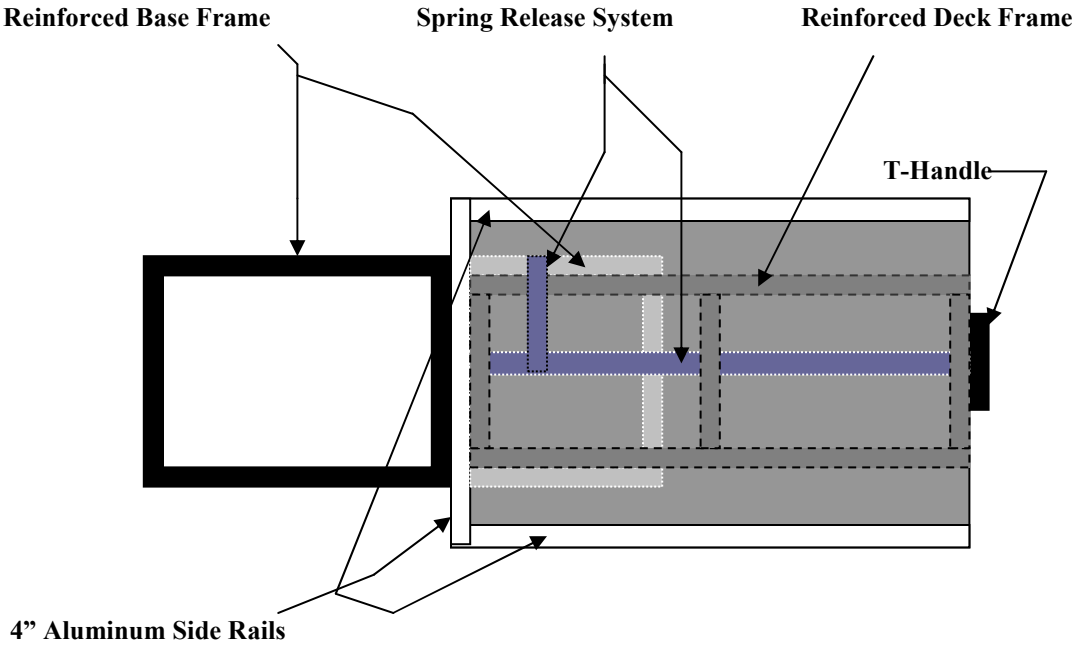

Commercial 1,800 lb Cargo Slide

THE DECK