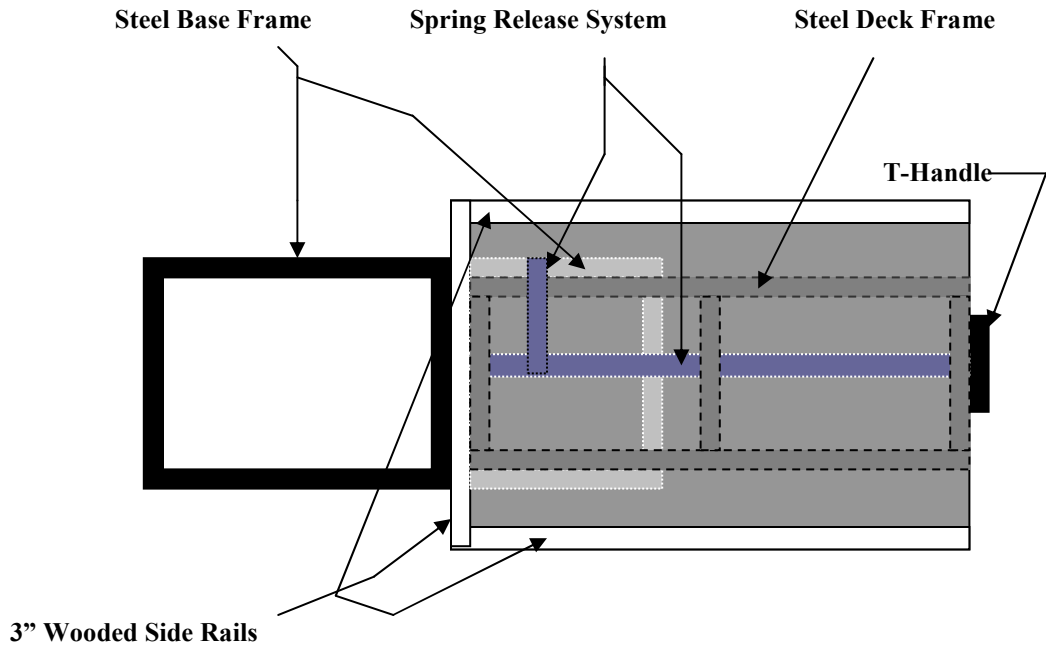

## *Heritage 1,200 lb Cargo Slide*

### **THE DECK**

Durable Automotive Grade Carpet

3/4" Plywood Base

Black Spray on wood sealant